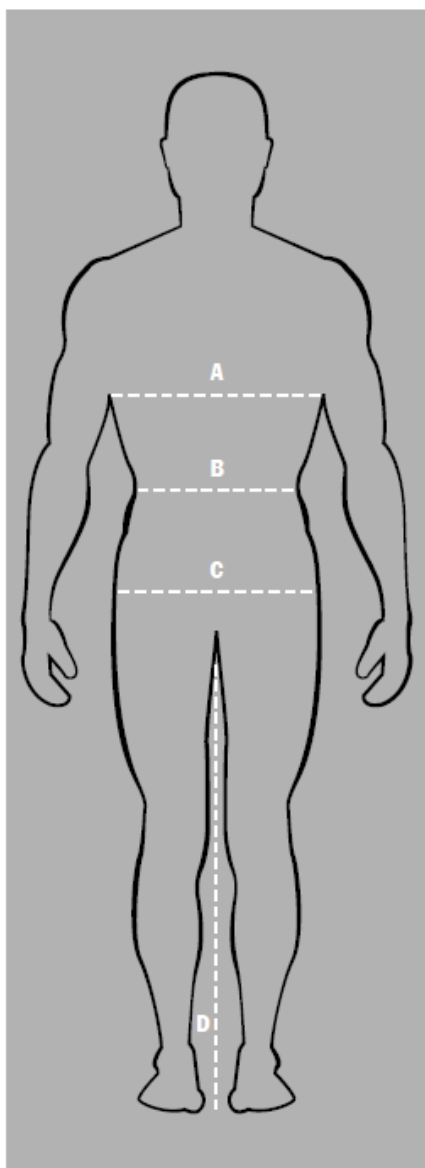

PORSCHE

Tailles

Homme	XS	S	M	L	XL	XXL	3XL
Allemagne	40-42	44-46	48-50	52-54	56-58	60-62	64-66
France	40-42	44-46	48-50	52-54	56-58	60-62	64-66
Italie	40-42	44-46	48-50	52-54	56-58	60-62	64-66
Russie	40-42	44-46	48-50	52-54	56-58	60-62	64-66
Grande-Bretagne	32-34	36-38	40-42	44-46	48-50	52-54	56-58
États-Unis	34	36	38-40	42-44	46-48	50	52
Chine vêtements haut du corps [hauteur/poitrine]	175/80A-175/84A	175/88A-180/92A	180/96A-180/100A	180/104B-180/108B	185/112B-185/116B	185/120B-185/124B	185/128-190/132B
Chine vêtements bas du corps [hauteur/ceinture]	175/66A-175/70A	175/74A-180/78A	180/84A-180/88A	180/94B-180/98B	185/102B-185/108B	185/112B-185/116B	85/120B-190/124B
A Tour de poitrine	84,0 cm 33"	88,0-92,0 cm 34 1/2-36 1/4"	96,0-100,0 cm 37 3/4-39 1/2"	104,0-108,0 cm 41-42 1/2"	112,0-116,0 cm 44-45 3/4"	120,0-124,0 cm 47 1/4-48 3/4"	128,0-132,0 cm 50 1/2-52"
B Tour de taille	70,0 cm 27 1/2"	74,0-78,0 cm 29-30 3/4"	83,0-88,0 cm 32 3/4-34 1/2"	93,0-98,0 cm 36 1/2-38 1/2"	102,0-107,0 cm 40 1/4-42"	111,0-116,0 cm 43 3/4-45 3/4"	120,0-124,0 cm 47 1/4-48 3/4"
C Tour des hanches	90,0 cm 35 1/2"	93,0-96,0 cm 36 1/2-37 3/4"	99,0-102,0 cm 39-40 1/4"	105,0-108,0 cm 41 1/4-42 1/2"	111,0-114,0 cm 43 3/4-45"	117,0-120,0 cm 46-47 1/4"	123,0-126,0 cm 48 1/2-49 1/2"
D Longueur de jambe intérieure	81,0 cm 32"	81,5-82,0 cm 32-32 1/4"	82,5-83,0 cm 32 1/2-32 3/4"	83,5-84,0 cm 33"	84,5-85,0 cm 33 1/4-33 1/2"	85,5-86,0 cm 33 3/4-34"	86,5-87,0 cm 34-34 1/4"