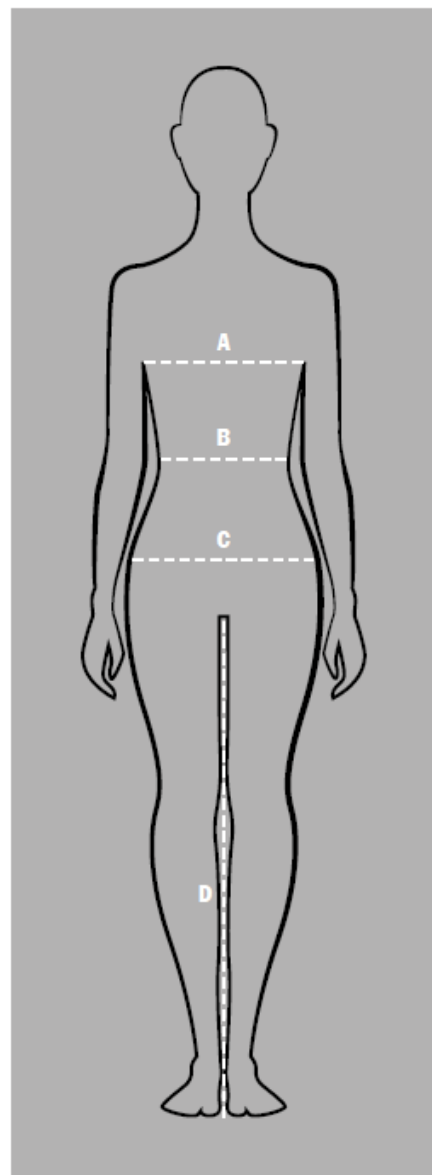

PORSCHE

Tailles

Femme	XS	S	M	L	XL	XXL
Allemagne	32-34	36-38	40-42	44-46	48-50	52-54
France	34-36	38-40	42-44	46-48	50-52	54-56
Italie	36-38	40-42	44-46	48-50	52-54	56-58
Russie	38-40	42-44	46-48	50-52	54-56	58-60
Grande-Bretagne	6-8	10-12	14-16	18-20	22-24	26-28
États-Unis	00-0	2-4	6-8	10-12	14-16	18-20
Chine vêtements haut du corps [hauteur/poitrine]	165/76A-165/80A	165/84A-170/88A	170/92A-170/96A	170/100A-170/104B	170/108B-170/116B	175/120B-175/128B
Chine vêtements bas du corps [hauteur/ceinture]	165/62A-165/66A	165/70A-170/72A	170/76A-170/80A	170/84A-170/92B	170/96B-170/104B	175/108B-175/116B
A Tour de poitrine	76,0-80,0 cm 30"-31 1/2"	84,0-88,0 cm 33-34 1/2"	92,0-96,0 cm 36 1/4-37 3/4"	100,0-104,0 cm 39 1/2-41"	110,0-116,0 cm 43 1/4-45 3/4"	122,0-128,0 cm 48-50 1/2"
B Tour de taille	63,0-66,0 cm 24 3/4-26"	69,0-72,0 cm 27 1/4-28 1/4"	76,0-80,0 cm 30-31 1/2"	85,0-90,0 cm 33 1/2-35 1/2"	96,5-103,0 cm 38-40 1/2"	109,5-116,0 cm 43-45 3/4"
C Tour des hanches	85,0-89,0 cm 33 1/2-35"	93,0-97,0 cm 36 1/2-38 1/4"	100,0-103,0 cm 39 1/2-40 1/2"	106,0-109,0 cm 41 3/4-43"	114,0-119,0 cm 45-47"	124,0-130,0 cm 48 3/4-51 1/4"
D Longueur de jambe intérieure	78,2 cm 30 3/4"	78,1-78,2 cm 30 3/4"	77,9-78 cm 30 3/4"	77,7-77,8 cm 30 1/2"	77,3-77,5 cm 30 1/2"	76,9-77,1 cm 30 1/4-30 1/2"